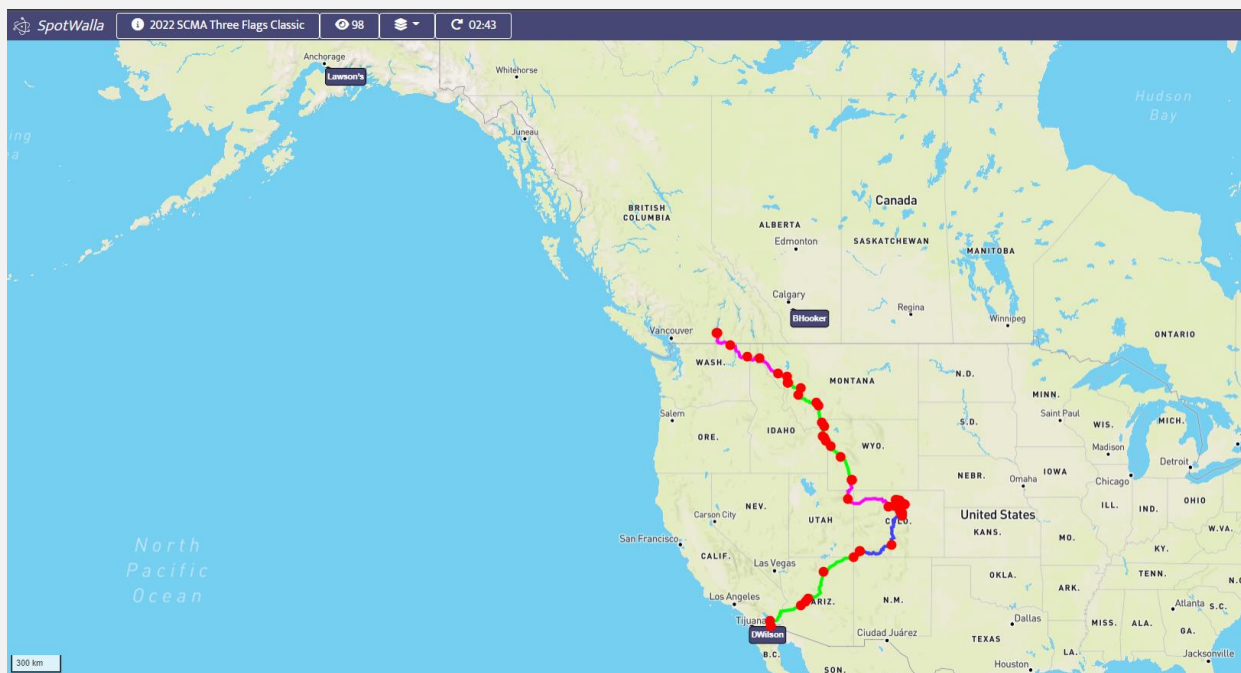

Join Location Page - 2022 SCMA Three Flags Classic

WooHoo!
That worked out nicely.

Home View Location Page

To confirm, navigate to the Location Pages again and browse the list of pages. Your Location ID and device should now be visible underneath the Join this Page button

SpotWalla

Home > Browse Location Pages

Browse Location Pages

Total Pages: 2

Name	Start Date	End Date	Timezone	Devices	Views	Actions
#LEL2022 London Edinburgh London 2022	2022-07-18	2022-09-10	Europe/London	8	423	Join this Page
2022 ALCAN5000 Rally The Alcan5000 Rally 2022	2022-08-03	2022-09-30	America/Los_Angeles	4	515	Join this Page
2022 SCMA Three Flags Classic The 45th annual running of the Three Flags Classic. For more info: 3 Flags Classic Webpage.	2022-02-01	2022-09-07	America/Los_Angeles	3	97	Join this Page DWilson (DW Cell Bubbler)
2022 Thuringen Erfahren Thuringen erfahren 2022 - one stage, self supported, no stopwatch	2021-12-30	2023-03-31	Europe/Berlin	9	2,425	Join this Page

To view your location (and others participating in the Location Page), click on the name of the location page. The password required to view the location page is scma (case sensitive). Enter it and click on the View button

You will see the locations of those participating based upon their most recent ping to SpotWalla as well as the suggested route for 3FC2022.

Here is the location page for the 2022 Tour of Honor as an example. As you can see, many riders have chosen to use their TOH Flag number as their location ID. The orange dots are TOH locations.